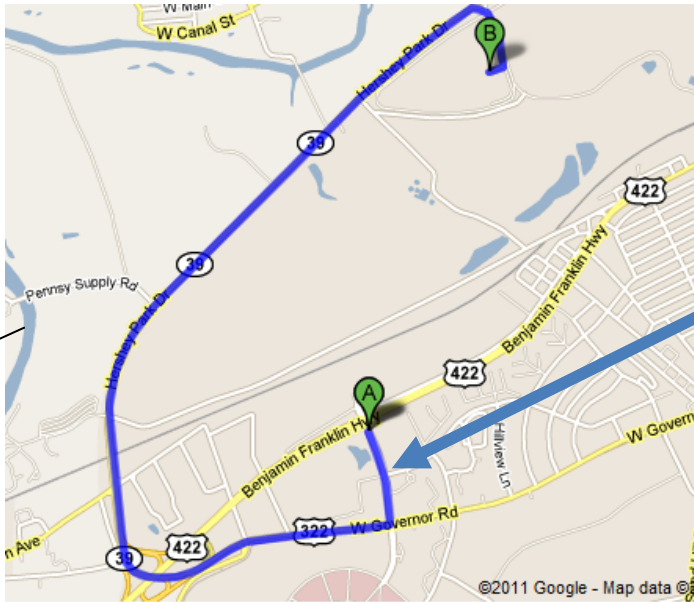

Off Site Parking for PETE and C—Directions and Hours

B = Giant Center

University Drive

A = Hershey Lodge

PETE & C Satellite Parking Map for GIANT Center, (550 West Hershey Park Drive, 17033)

From the Hershey Lodge parking lot exit onto University Drive and turn right to the Traffic Light or from the parking lot area at the Hershey Grill/Convention Center entrance turn right.

FOLLOW ROUTE 39 (WEST) and look for signs for Hershey Park & Attractions. Go about 2.5 miles on HERSHEY PARK DR to Rte 39/Park Blvd Intersection (Big Giant Center Marque on right hand side)

TURN RIGHT AT TRAFFIC LIGHT ONTO PARK BLVD.

Stay in the RIGHT LANE, follow road behind the Giant Center **THROUGH THE PARKING TOLL BOOTHS** (no payment required) and around to the front of the Giant Center. You will pass the front entrance of the Giant Center on your right. Stay straight.

Go **UNDER THE BRIDGE** and then make an **IMMEDIATE RIGHT**.

PARK AT LIGHT POLE 75 and look for the shuttle bus. Shuttle buses run continuously during the following hours:

MONDAY

7:00 A.M. – 10:00 P.M.

TUESDAY